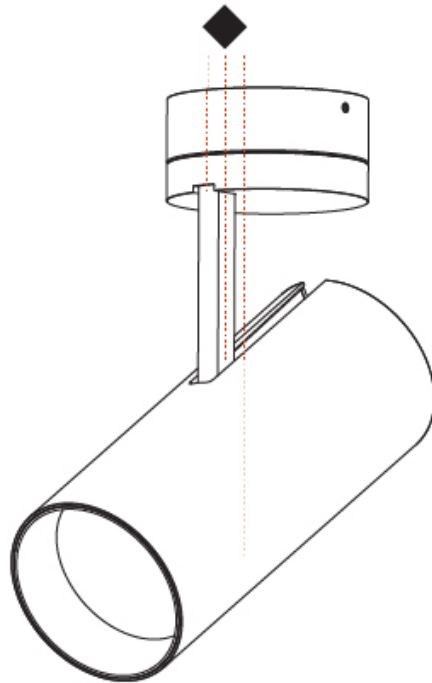

A3D115-

PROJECT
TYPE
SPECIFIER
QUANTITY
DATE