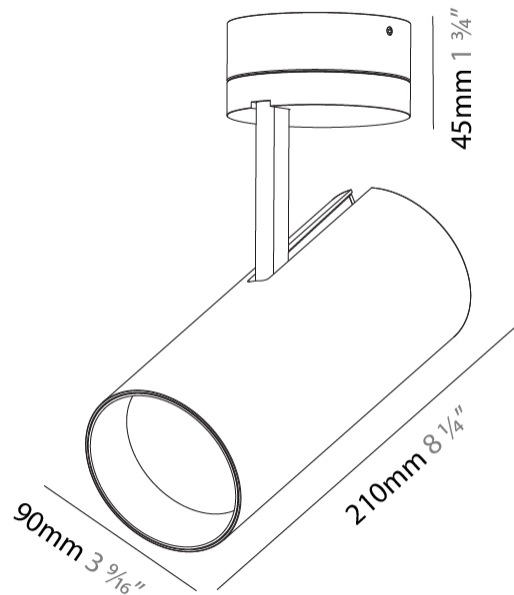

GENERAL

Series: Imagine
Subseries: Imagine 90
Brand: Prolicht
Division: Architectural
Mounting Type: Surface
Mounting Location: Ceiling
Subcategory: Spots

PHYSICAL

Shape: Cylinder
Diameter (mm): 90
Diameter (in): 3 5/16
Height (mm): 210
Height (in): 8 1/4
Max. Overall Height (mm): 255
Max. Overall Height (in): 10 1/16
Light Distribution: Adjustable / Direct
Weight (kg): 1.184
Weight (lbs): 2.60
Fixture Finish: [SSR / BKV / CWI / CRY / HAB / UFT / ITA / RUA / FTG / MYG / LOD / PUS / FRO / FUP / KIA / POP / BLS / SPG / MEY / GOH / GUM / CHC / COM / ABZ / JAG / OBR / MOS / ROR](#)
Fixture Material: Aluminum Die Cast

ELECTRICAL

Lamp Type: LED (Zhaga Standard)
Input Wattage (W): 28.6
Total Output Wattage (W): 26
Dimming: [Tri-Mode (Non-Dimming and Phase Dimming (120Vac only) and 0-10V Dimming)](#)
Driver Included: Yes
Driver Location: Integrated
Driver Type: Constant Current - Universal
Driver Class: Class 2
Input Voltage (V): 120 - 277
Constant Current (MA): 700

LED

Number of LEDs: 1
Color Temperature (°K): [2700 / 3000 / 3500 / 4000](#)
Max. Delivered Lumen (lm): 2210 / 2270 / 2391 / 2440
CRI: >90 CRI
Lamp Life (hrs): 50000

OPTICAL

Reflector°: [18 / 26 / 40](#)
Adjustability: Rotational 350°; Tilt 90°

RATINGS AND CERTIFICATIONS

Certified By: Certified for North American Standards
IP rating: IP20